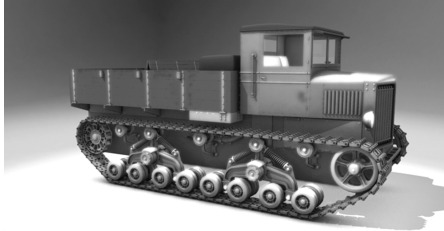

Kevin M. Albright
3509 Tazewell Pike
Knoxville, TN 37918
865.776.4667
AlbrightConcepts.com
kalbright@albrightconcepts.com

Russian World War II Heavy Tractor

Created in: Alias Maya 7.0
Rendered From: Autodesk Maya 8.5 with Mental Ray
Completion Time: 5 weeks
Reel Duration: 00:00:09 - 00:00:29
Data: Modeled with NURBS and a handful of Polygons

Russian World War II Armored Truck

Created in: Alias Maya 7.0
Rendered From: Autodesk Maya 8.5 with Mental Ray
Completion Time: 4 weeks
Reel Duration: 00:00:29 - 00:00:48
Data: Modeled with Polygons and a handful of NURBS

Russian World War II Fuel Truck

Created in: Alias Maya 7.0
Rendered From: Autodesk Maya 8.5 with Mental Ray
Completion Time: 4 weeks
Reel Duration: 00:00:48 - 00:01:07
Data: Modeled with NURBS and a handful of Polygons