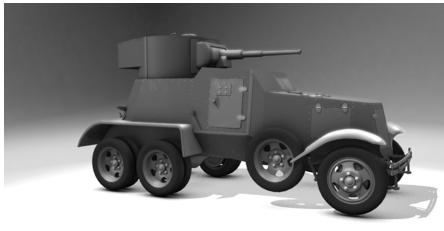

Kevin M. Albright
3509 Tazewell Pike
Knoxville, TN 37918
865.776.4667
AlbrightConcepts.com
kalbright@albrightconcepts.com

Russian World War II Heavy Tractor

Created in: Alias Maya 7.0
Rendered From: Autodesk Maya 8.5 with Mental Ray
Completion Time: 5 weeks
Reel Duration: 00:00:09 - 00:00:29
Data: Modeled with NURBS and a handful of Polygons

Russian World War II Armored Truck

Created in: Alias Maya 7.0
Rendered From: Autodesk Maya 8.5 with Mental Ray
Completion Time: 4 weeks
Reel Duration: 00:00:29 - 00:00:48
Data: Modeled with Polygons and a handful of NURBS

Russian World War II Fuel Truck

Created in: Alias Maya 7.0
Rendered From: Autodesk Maya 8.5 with Mental Ray
Completion Time: 4 weeks
Reel Duration: 00:00:48 - 00:01:07
Data: Modeled with NURBS and a handful of Polygons